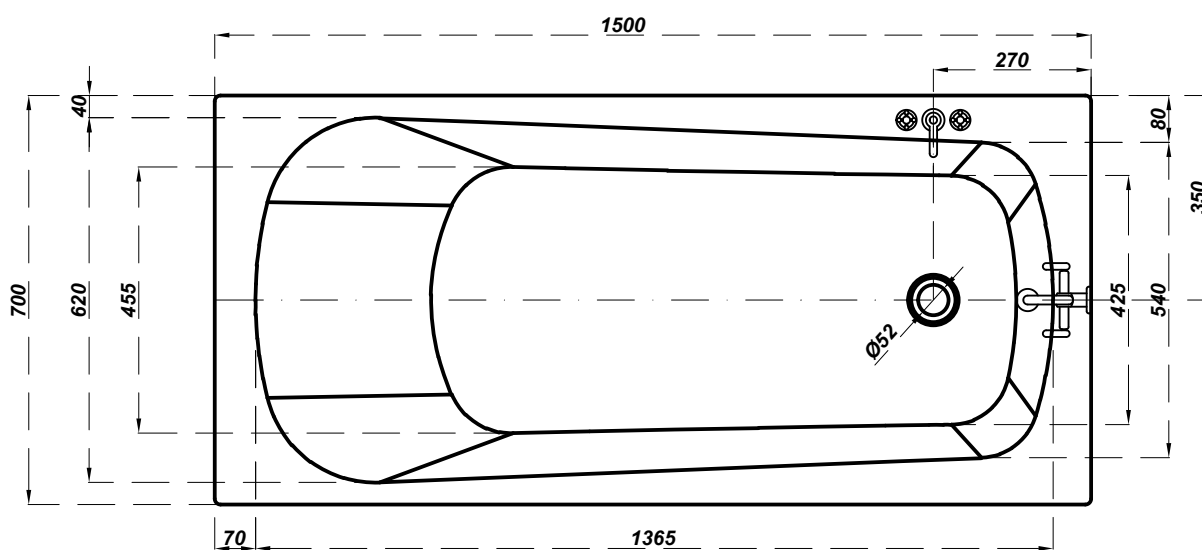

## Bathtub rectangular NAO 150x70