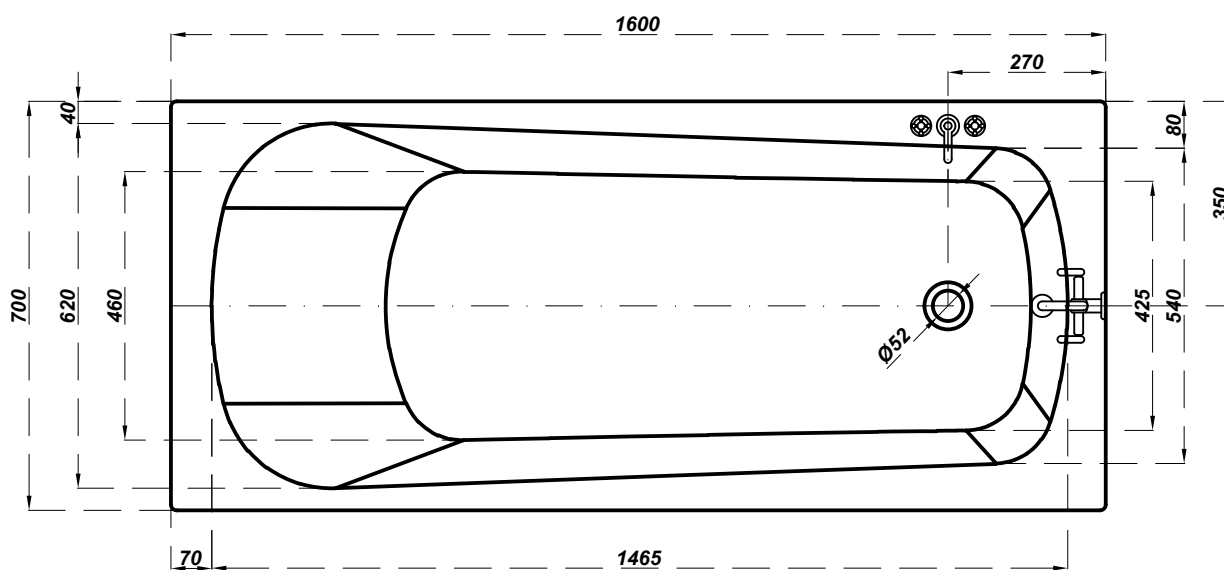

## Bathtub rectangular NAO 160x70