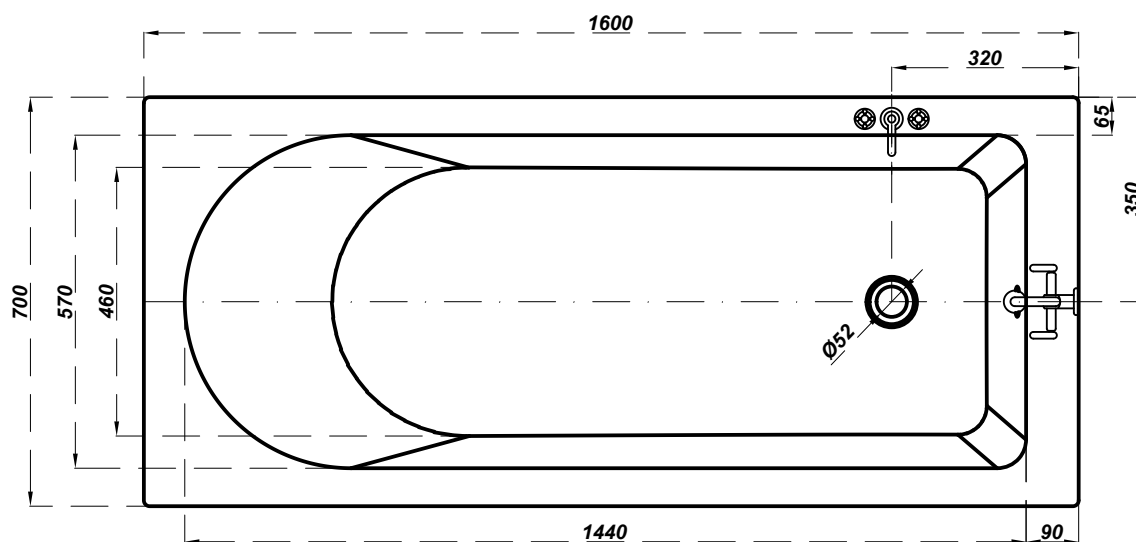

## Bathtub rectangular FLAVIA 160x70