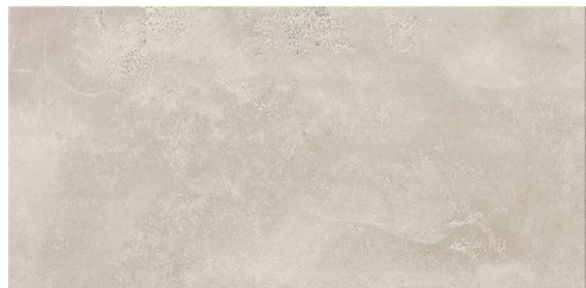

NORMANDIE LIGHT GREY 29,7X59,8

COLLECTION NORMANDIE

PRODUCT CODE:

NT022-001-1

Product description

Application	Interior&exterior
Tile colour	Shadows of grey
Tile design	Cemento
Tile size	29,7x59,8
Tile's surface finish	Matt
Tonal tile	Yes
Type of surface	Smooth
Usage	Wall&floor