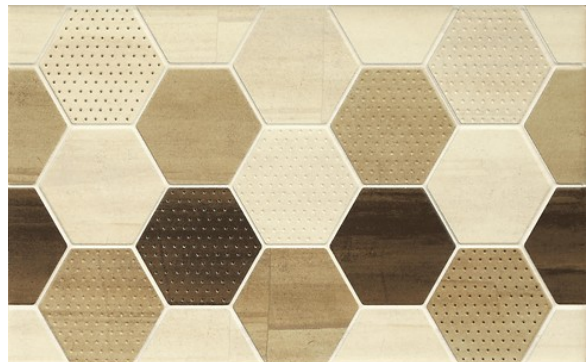

MOSA CREAM INSERTO GEO CUBES 25X40

[COLLECTION MOSA](#)

PRODUCT CODE:

WD399-008

Product description

Application	Interior
Tile colour	Classic beige
Tile design	Motifs
Tile size	25x40
Tile's surface finish	Matt
Type of surface	Smooth
Usage	Wall