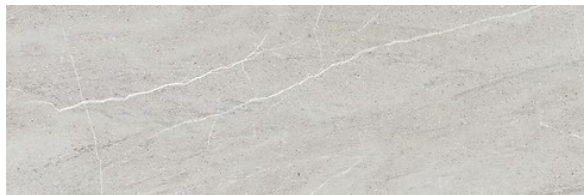

NOISY GREY MATT 39,8X119,8

[COLLECTION NOISY GREY](#)

PRODUCT CODE:

NT1070-003-1

Product description

Application	Interior
Tile colour	Shadows of grey
Tile design	Stone
Tile size	39,8x119,8
Tile's surface finish	Matt
Tonal tile	Yes
Type of surface	Smooth
Usage	Wall

Technical data

Number of m2 in one packing	0,95
Number of pieces in one packing	2
Packing weight	19,14 kg
Rectified tile	Yes
Shade variation	V2
Stain resistance class	5
Thickness of tile	12 mm
Tile's size	40x120
Warranty	6 years